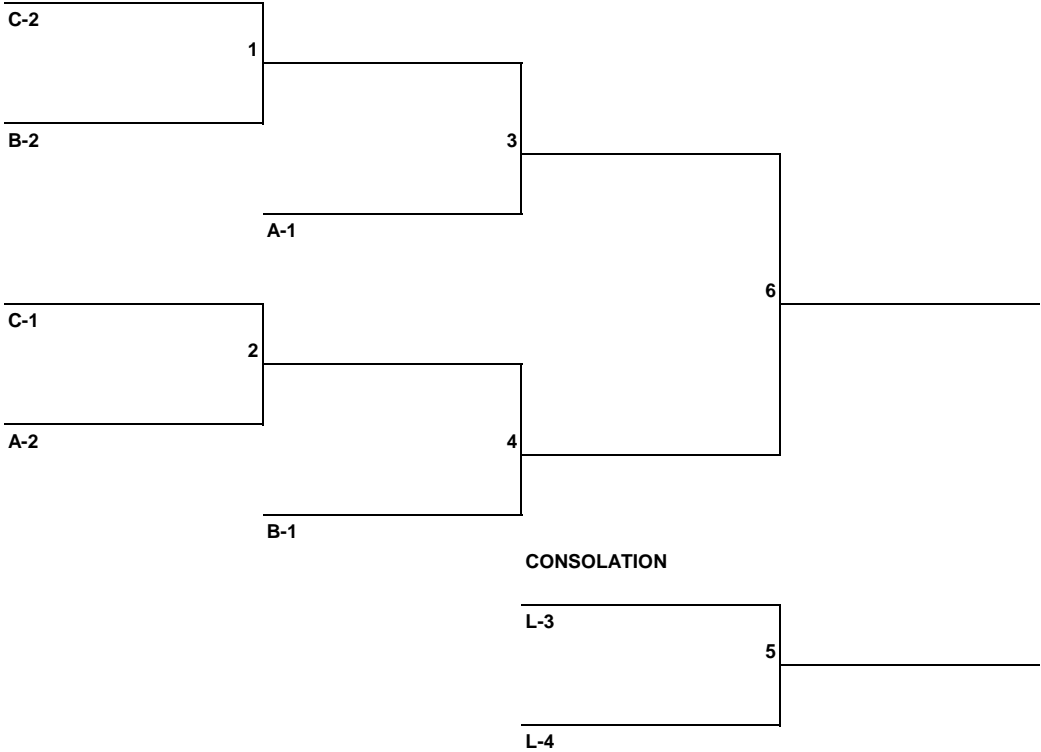

MEN'S A - ROUND ROBIN

POOL A			WON	LOST
1. AUAMO				
2. TULOUNA SAMOA				
3. DEM US INU				
4. HO'OPA				
1-2	3-4	1-3		
2-4	1-4	2-3		

POOL B			WON	LOST
1. SONS A				
2. XPLICIT				
3. KAVA				
4. PURE ALOHA				
1-2	3-4	1-3		
2-4	1-4	2-3		

POOL C			WON	LOST
1. ALOHA DAYS				
2. ALL ATTITUDE				
3. HOAPILIKAI				
4. HANG II				
1-2	3-4	1-3		
2-4	1-4	2-3		

**MEN'S A - SINGLE ELIMINATION
CHAMPIONSHIP BRACKET**