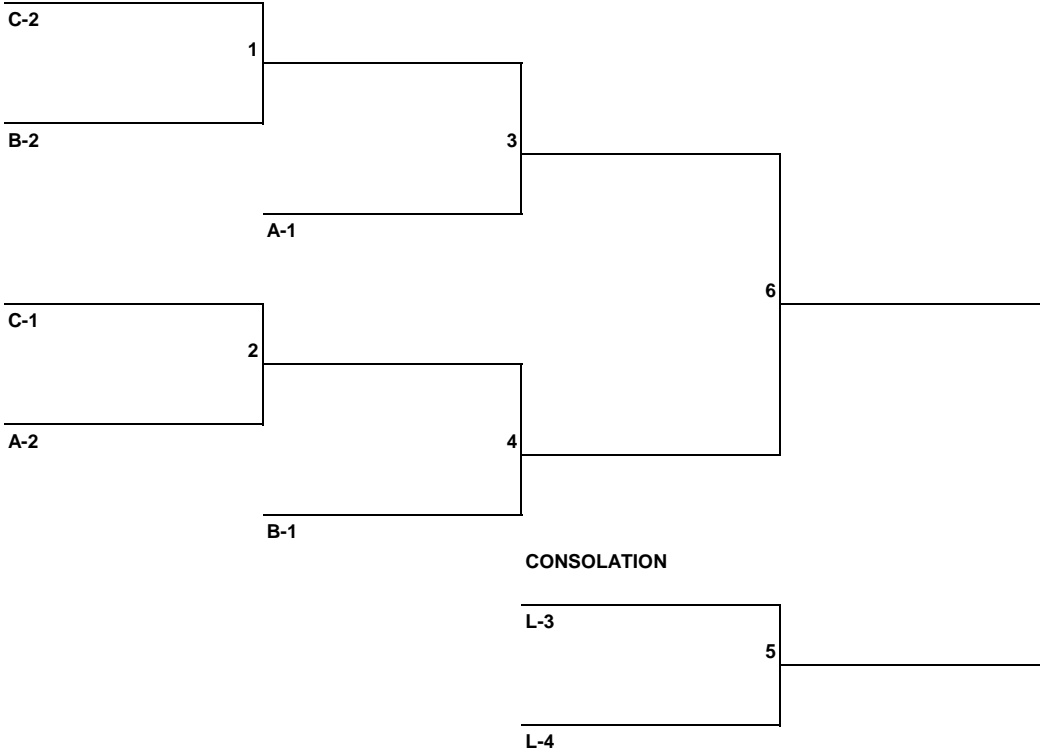

GIRLS 12 - ROUND ROBIN

POOL A			WON	LOST
1. KEAUKAHA CUZINS JRS				
2. KS SOUTHSIDE				
3. HO'OIKAIKA				
4. HAILI				
1-2	3-4	1-3		
2-4	1-4	2-3		

POOL B			WON	LOST
1. NA'AUAO				
2. PIOPIO BEARS 12				
3. PURE ALOHA				
4. NA HO'OKELE				
1-2	3-4	1-3		
2-4	1-4	2-3		

POOL C			WON	LOST
1. HI INTENSITY				
2. MAU LOA				
3. YOSH HA'AHA'A				
4. KUPA'A				
1-2	3-4	1-3		
2-4	1-4	2-3		

**GIRLS 12 - SINGLE ELIMINATION
CHAMPIONSHIP BRACKET**