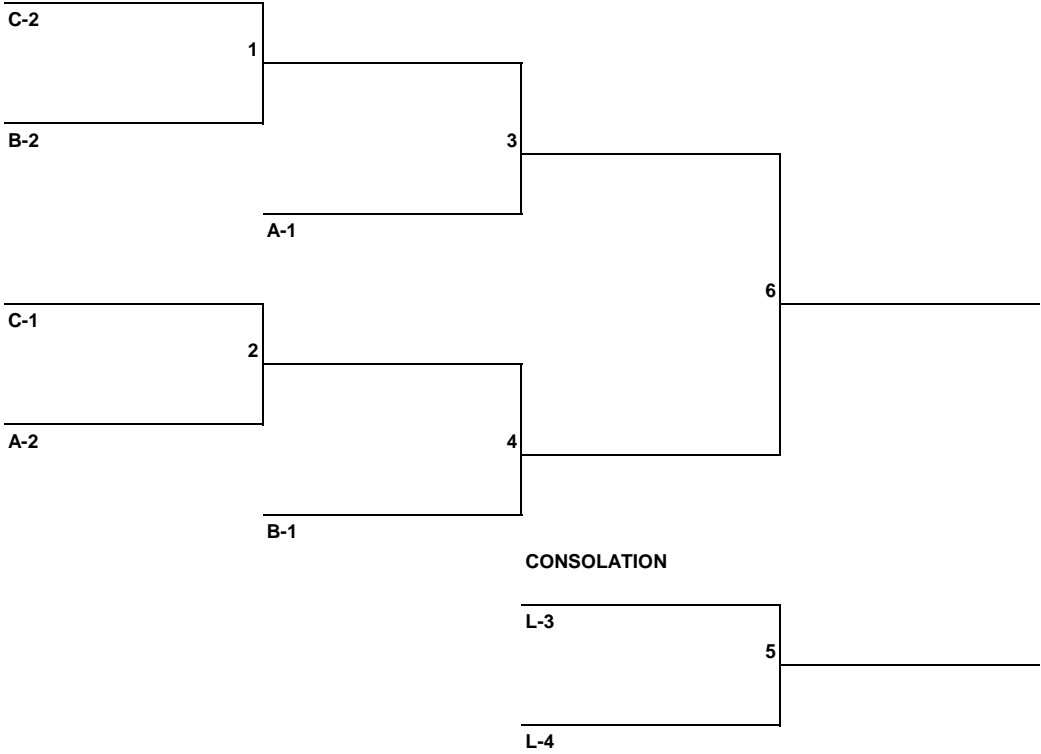

GIRLS 10 - ROUND ROBIN

POOL A			WON	LOST
1. KEAUKAHA CUZINS JRS - BLK				
2. PURE ALOHA				
3. HAILI				
4. LIL HOTTIES				
1-2	3-4	1-3		
2-4	1-4	2-3		

POOL B			WON	LOST
1. MILOLI'I				
2. KEAUKAHA CUZINS JRS - WHT				
3. HI INTENSITY				
4. PIOPIO BEARS PALIKU				
1-2	3-4	1-3		
2-4	1-4	2-3		

POOL C			WON	LOST
1. MAU LOA				
2. HA'AHEO				
3. KEAUKAHA CUZINS JRS - RED				
4. NA HO'OKELE				
1-2	3-4	1-3		
2-4	1-4	2-3		

**GIRLS 10 - SINGLE ELIMINATION
CHAMPIONSHIP BRACKET**