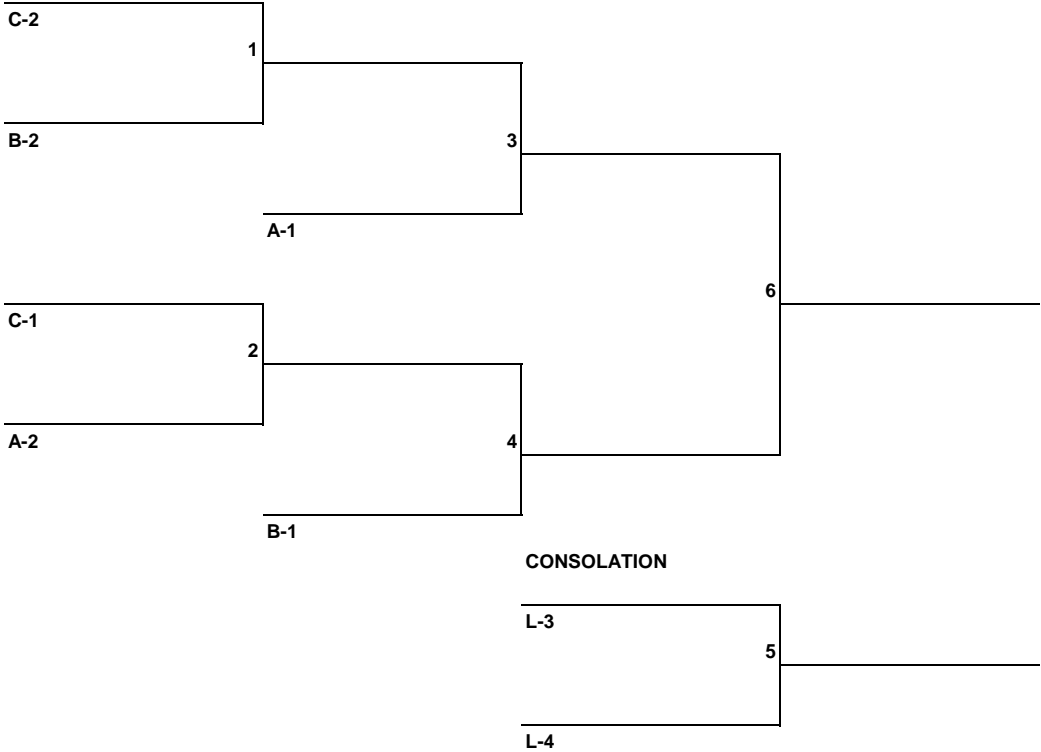

MEN'S B - ROUND ROBIN

POOL A			WON	LOST
1. SOLID				
2. PURE ALOHA SILVER				
3. KEAUKAHA I				
4. HO'OKAHI				
1-2	3-4	1-3		
2-4	1-4	2-3		

POOL B			WON	LOST
1. RESTLESS NATIVES				
2. BAD COMPANY				
3. HEMOLELE				
4. KEAUKAHA II				
1-2	3-4	1-3		
2-4	1-4	2-3		

POOL C			WON	LOST
1. ALOHA DAYS				
2. ALL ATTITUDE				
3. CULTURE CLUB				
4. NO ANE'I				
1-2	3-4	1-3		
2-4	1-4	2-3		

**MEN'S B - SINGLE ELIMINATION
CHAMPIONSHIP BRACKET**